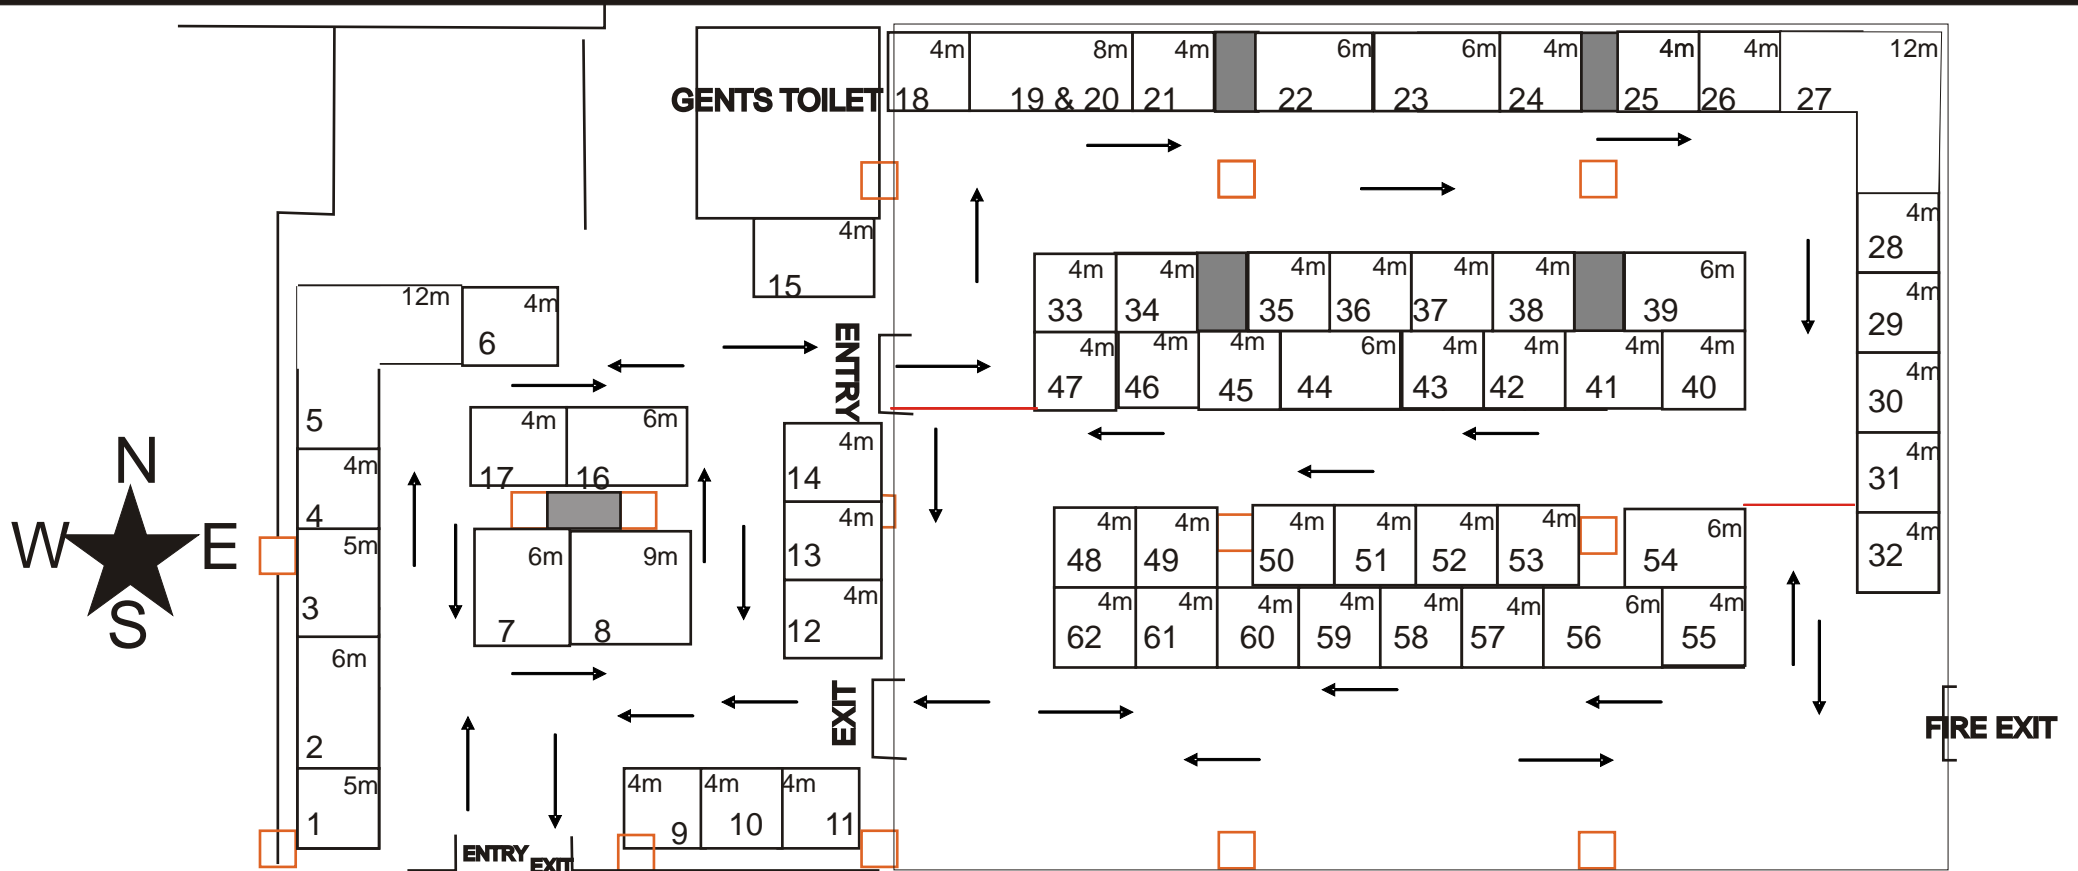

## HOTEL TAJ KRISHNA, BANJARA HILLS, HYDERABAD

#### INVESTMENT CHART

SIZE	EMERALD (AC)	FURNITURE & LIGHTS
4 sq. m.	Rs. 16,000/- + Service Tax (10.3%)	1 Table, 2 Chairs, 2 Spotlights, 1 Plugpoint
6 sq. m.	Rs. 24,000/- + Service Tax (10.3%)	2 Tables, 4 Chairs, 3 Spotlights, 2 Plugpoints
12 sq. m	Rs. 48,000 + Service Tax (10.3%)	3 Tables, 6 Chairs, 6 Spotlights, 2 Plugpoints

#### Note:

- ✓ The Government Service Tax of 10.3% will be applicable on the above rates.
- ✓ 2 sides open & 3 sides open stall will be charged premium of 20% & 30% respectively.
- ✓ Additional furniture can be arranged for display of goods in your stall at an additional rental charge.
- ✓ Layout is subject to change without prior notice.
- ✓ Entry and Exit is as indicated on the floor plan